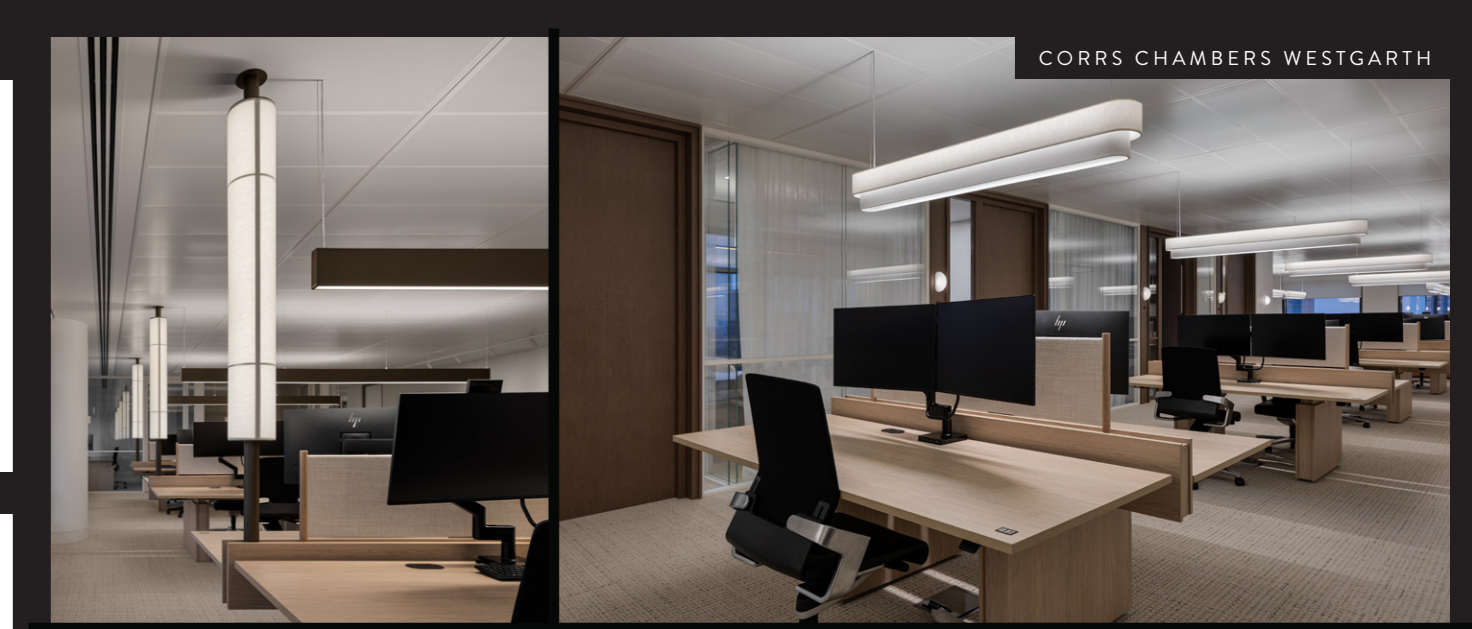

• CONSULTANT: ELECTROLIGHT • ARCHITECT: BATES SMART • BUILDER: BUILDCORP • CONTRACTOR: GID ELEC

GRAZER TUBE SUS | SM

FINISH: WHITE / BLACK / SILVER / CUST

LAMP: TRIDONIC STARK LLE 16mm HE @ 500mA

WATTAGE / LUMEN P/MTR: HE 33w / 2474 lm p/mtr

LENS: OPAL V

INGRESS RATING: IP22

SLIM C WALL | UP | SM | SUS

FINISH: WHITE / BLACK / SILVER / CUST

LAMP: TRIDONIC STARK LLE 24mm HE / HO @ 500mA

WATTAGE / LUMEN P/MTR: HE 23w / 2053 lm p/mtr HO 43w / 3914 lm p/mtr

LENS: OPAL V COMBO DG / ASY

INGRESS RATING: IP20